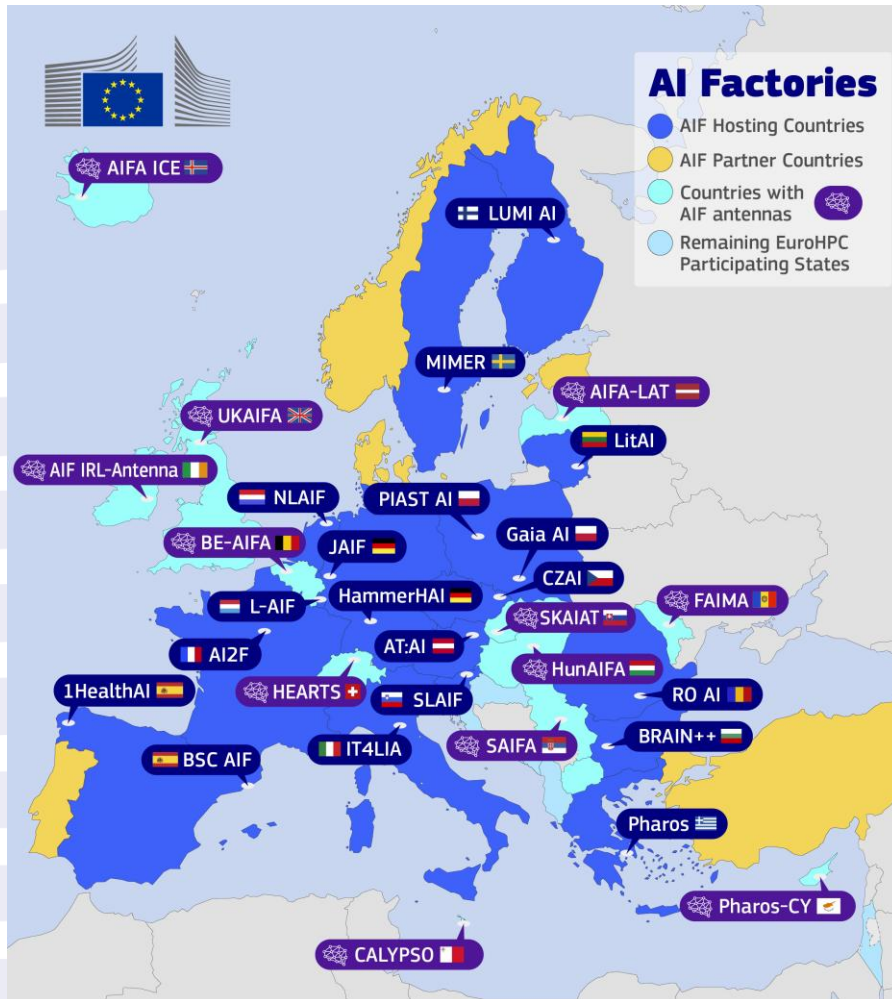

Roberto Viola

Director-General DG CONNECT

European Commission

Earth Observation and AI

Turning data
into intelligence

Ambition: become the AI continent

- Building the full chain and connecting all elements

How? AI Factories AI Gigafactories

- Scale infrastructure, new ecosystems for applied AI to connect it with talent, data, applications and industry

AI Continent

AI Factories

- 19 in 16 Member States
- Compute, services, expertise and fast-track access for start-ups, SMEs and researchers